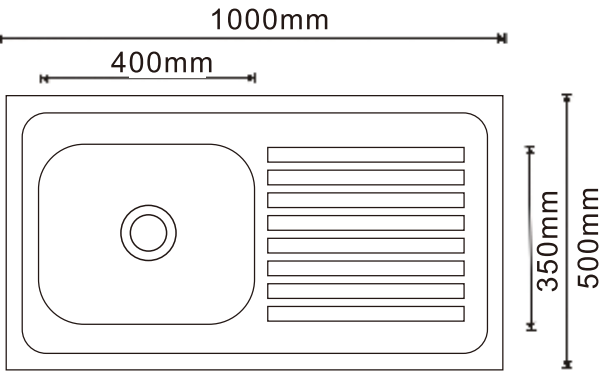

Drawn long to follow your motion — a sink that keeps pace with your routine. Single bowl and full-length plate offer space to rinse, rest, and repeat, all in quiet alignment.

Feature

- 20–18 gauge stainless steel construction
- Single bowl with plate, top-mount pressed sink
- 114/110mm drain opening
- Extended surface supports dish drying or prep work with high utility
- Optional NoiseDefend undercoating and sound-dampening pads

Size

Treatment color