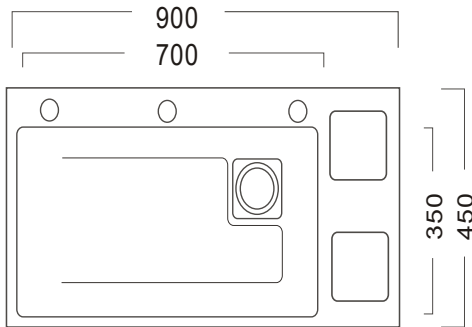

Inspiration

Handmade

Multifunctional sink system designed for quiet efficiency.

From waterfall rinse to cup washer and cutting board rest — each element slides into place with purpose.

Feature

- 16–12 gauge stainless steel construction
- Single functional bowl, top-mount handmade sink
- 114/110mm drain opening
- Multi-accessory compatible: integrated with prep essentials like cutting board, colander, and built-in waste bin for complete workflow
- NoiseDefend undercoating and thick sound-dampening pads

Size

Treatment color