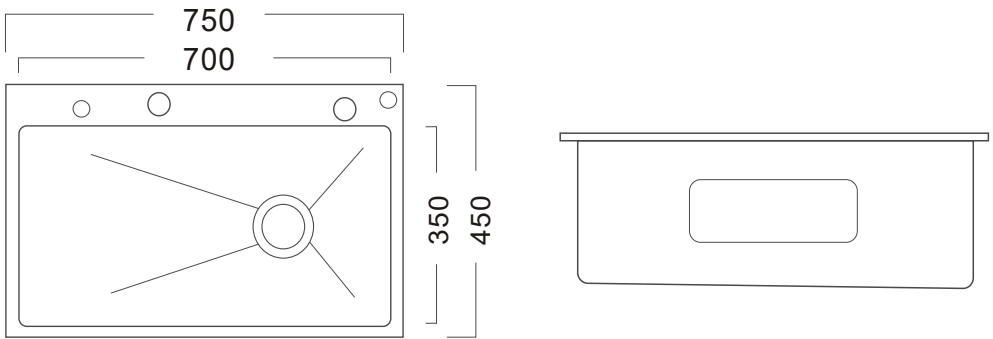

Inspiration

Handmade

Built around the signature waterfall rinse — wide, soft, and precise.

Deep bowl pairs with flexible functions like cup washing, draining, and hidden prep.

Feature

- 16–12 gauge stainless steel construction
- Single functional bowl, top-mount handmade sink
- 114/110mm drain opening
- Waterfall-style faucet delivers wide, even coverage while maximizing functional workspace
- NoiseDefend undercoating and sound-dampening pads

Size

Treatment color