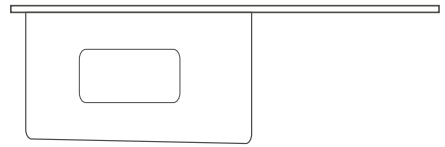

Inspiration

Handmade

Drawn from where water meets land — a place of quiet transition.
The integrated drying plate offers a soft landing for what's rinsed, capturing the flow from use to rest.

Feature

- 16–12 gauge stainless steel construction
- Single bowl with plate, top-mount handmade sink
- 114/110mm drain opening
- Built-in drainboard offers added workspace and supports versatile accessories
- NoiseDefend undercoating and sound-dampening pads

Size

Treatment color