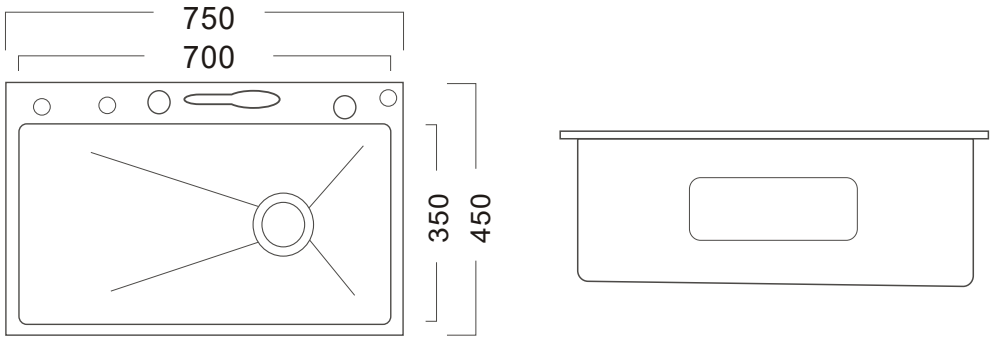

Inspiration

Handmade

Drawn from the silhouette of a whale beneath the surface.

Crafted for daily rituals and elevated spaces — a sculptural form with quiet strength, supporting prep, rinse, and rest in one graceful flow.

Feature

- 14–12 gauge stainless steel construction
- Single functional bowl, top-mount handmade sink
- 114/110mm drain opening
- Distinctive whale-inspired form supports versatile accessory integration
- NoiseDefend undercoating and sound-dampening pads

Size

Treatment color