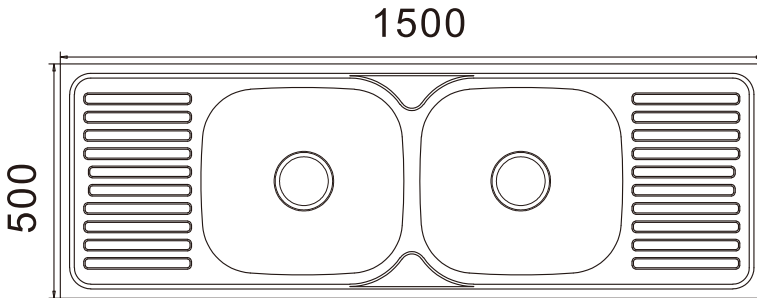

Inspiration

Pressed sink

Perfectly mirrored, calmly divided — space for prep or clean.

Double-bowl sink with twin drainboards, built to bring harmony to busy kitchens.

Feature

- 20–18 gauge stainless steel construction
- Equal double bowls with double plates, top-mount pressed sink
- 114/110mm drain opening
- Dual-side drainboards expand workspace for multitasking during prep and cleanup
- Optional NoiseDefend undercoating and sound-dampening pads

Size

Treatment color