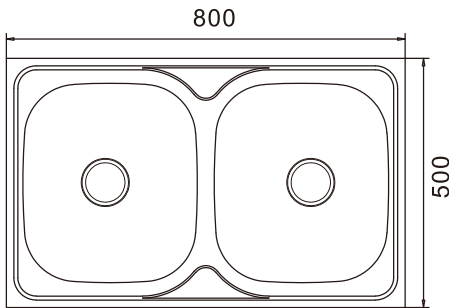

Inspiration

Pressed sink

Double-bowl sink built for practical separation of tasks.

Equal-sized basins allow for simultaneous use—perfect for separating prep and cleanup.

Feature

- 20–18 gauge stainless steel construction
- Equal double bowl, top-mount pressed sink
- 114/110mm drain opening
- Classic double-bowl offers versatile functionality and broad kitchen compatibility
- Noise defend undercoating and sound dampending pads

Size

Treatment color