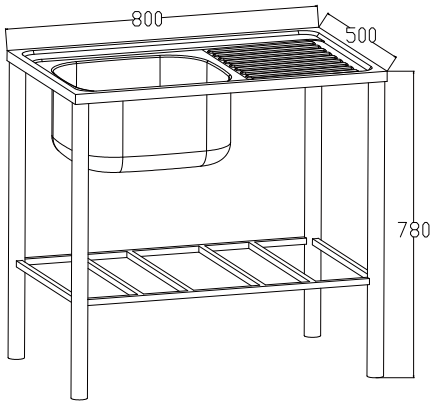

Inspiration

Pressed sink

Unfixed by walls, defined by intent — built to serve wherever life unfolds.

Freestanding sink moves lightly with your space: modular, minimal, and always ready.

Feature

- 20–18 gauge stainless steel construction
- Single bowl with plate, freestanding pressed sink
- 114/110mm drain opening
- Detachable open-frame stand offers modular flexibility for indoor or outdoor use
- Compact structure enables easy repositioning and versatile deployment

Size

Treatment color