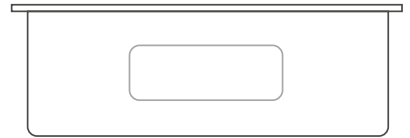

Inspiration

Handmade

Inspired by the soft contour of windswept sand — warm, minimal, enduring. Nano-coated single bowl brings texture and tone to everyday rituals, blending presence with restraint.

Feature

- 14–12 gauge stainless steel construction
- Single bowl, top-mount handmade sink
- 114/110mm drain opening
- Nano gold finish offers durable resistance to scratches and stains
- NoiseDefend undercoating and sound-dampening pads

Size