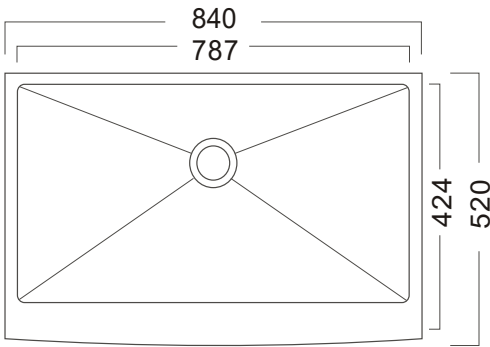

Rooted in the tradition of farmhouse kitchens, Apron front design invites you to stand closer, work easier, and feel more. Its soft curve balances strength with grace—timeless, tactile, and quietly beautiful.

Feature

- 16-12 gauge stainless steel construction
- Single bowl, apron front handmade sink
- 114/110mm drain opening
- Classic farmhouse design combines deep capacity with timeless visual appeal
- NoiseDefend undercoating and sound-dampening pads

Size

Treatment color