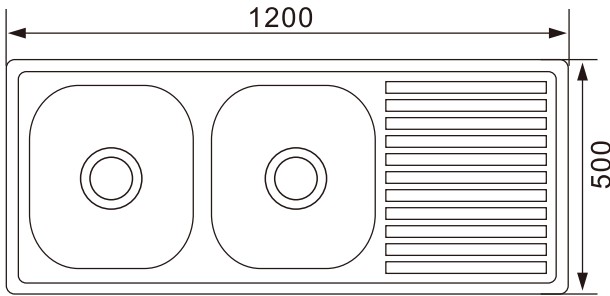

Inspiration

Pressed sink

Drawn long and low, steady and open — built for wide routines and quiet rhythm. With twin bowls and a structured drainboard, this sink brings balance across the counter.

Feature

- 20–18 gauge stainless steel construction
- Equal double bowl with plate, top-mount pressed sink
- 114/110mm drain opening
- Wide-format accommodates multitasking and suits spacious countertops
- Optional NoiseDefend undercoating and sound-dampening pads available

Size

Treatment color