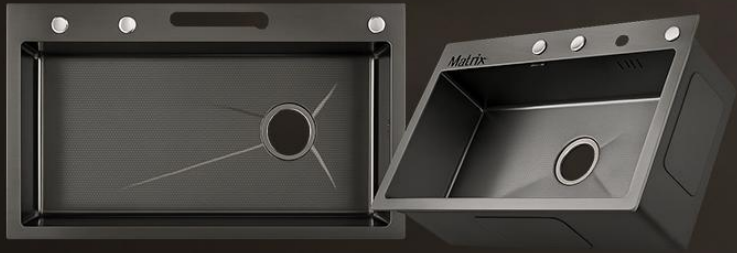

Matrix Product Series

Handmade Sink

Pressed Sink