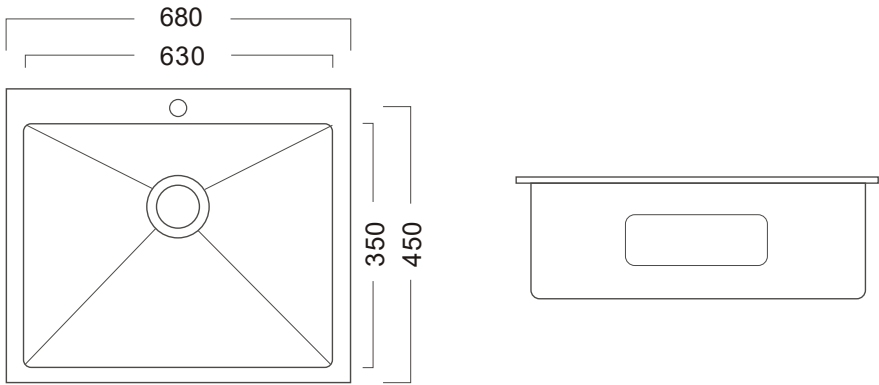

Inspired by the simplicity of elevation — subtle, steady, intentional. The built-in ledge creates space within space, making this sink both practical and quietly architectural.

Feature

- 16-12 gauge stainless steel construction
- Single bowl, top-mount handmade sink
- 114/110mm drain opening
- Classic ledge design suits a wide range of kitchen styles and installation needs
- NoiseDefend undercoating and sound-dampening pads

Size

Treatment color