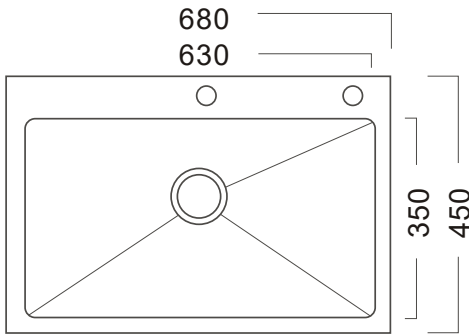

Inspiration

Handmade

Inspired by the soft contour of windswept sand — warm, minimal, enduring. Nano-coated single bowl brings texture and tone to everyday rituals, blending presence with restraint.

Feature

- 14–12 gauge stainless steel construction
- Single bowl, top-mount handmade sink
- 114/110mm drain opening
- Nano gold finish offers durable resistance to scratches and stains
- NoiseDefend undercoating and sound-dampening pads

Size

Treatment color