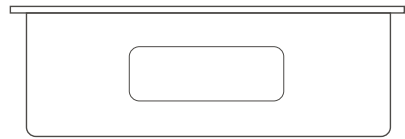

Inspiration

Handmade

A sink shaped by quiet intent — compact, balanced, and effortlessly essential. 50x50 form fits where space is scarce, offering a moment of order in the rhythm of the everyday.

Feature

- 16–12 gauge stainless steel construction
- Single bowl, under-mount handmade sink
- 114/110mm drain opening
- Compact square design blends modern aesthetics with space-saving practicality
- NoiseDefend undercoating and sound-dampening pads

Size