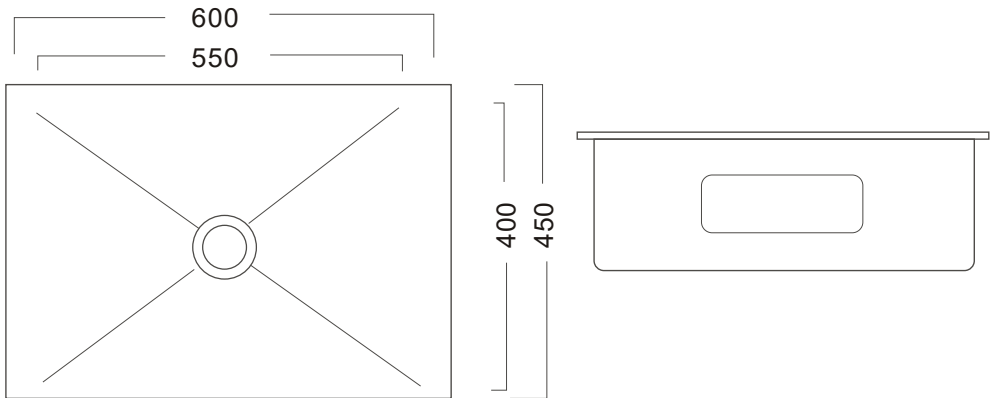

Sometimes, simplicity is the most enduring design.

Compact under-mount sink is inspired by the stillness at the center of daily motion—a quiet corner that holds water, time, and care without asking for attention.

Feature

- 16-12 gauge stainless steel construction
- Single bowl, under-mount handmade sink
- 114/110mm drain opening
- Clean rectangular design fits a variety of kitchen layouts and installation styles
- NoiseDefend undercoating and sound-dampening pads

Size

Treatment color