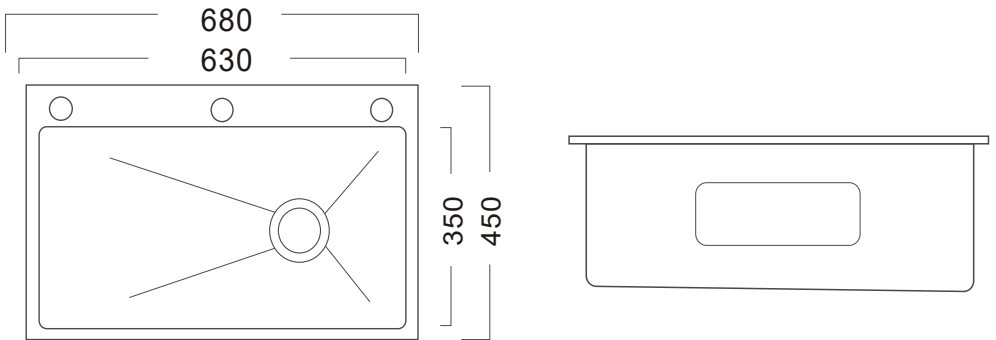

Inspiration

Handmade

A wide, deep basin shaped by the rhythm of water and quiet utility.
Built for daily prep and flexible function — from waterfall rinse to modular rest.
Matte black finishing grounds the form with calm strength, made to last with grace.

Feature

- 16–12 gauge stainless steel construction
- Single functional bowl, top-mount handmade sink
- 114/110mm drain opening
- Generous depth accommodates cookware sets and supports functional accessories
- NoiseDefend undercoating and sound-dampening pads

Size

Treatment color