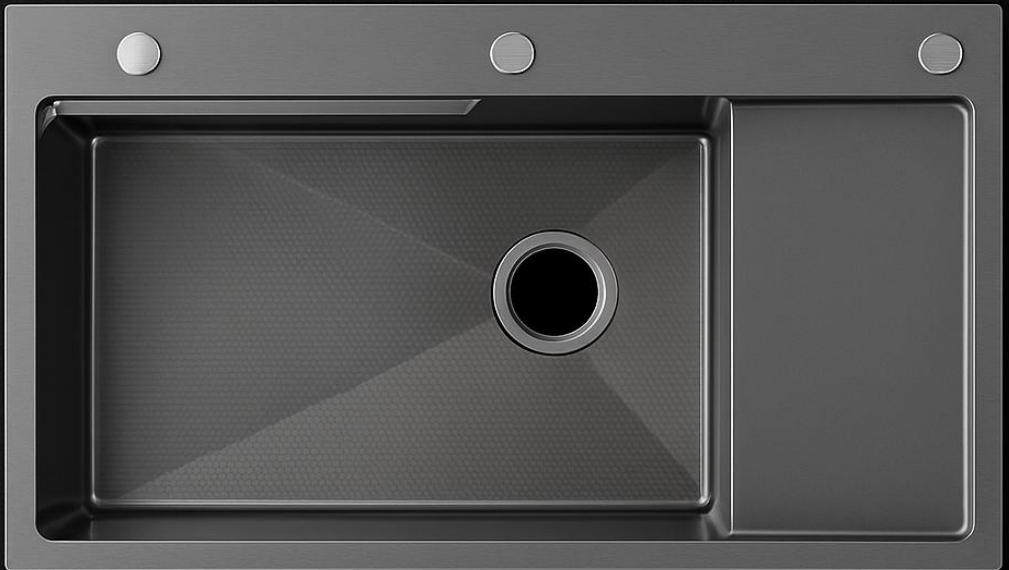

M8045

Matrix of Calm

Matrix
LIVING WITH SENSE OF RELAXATION