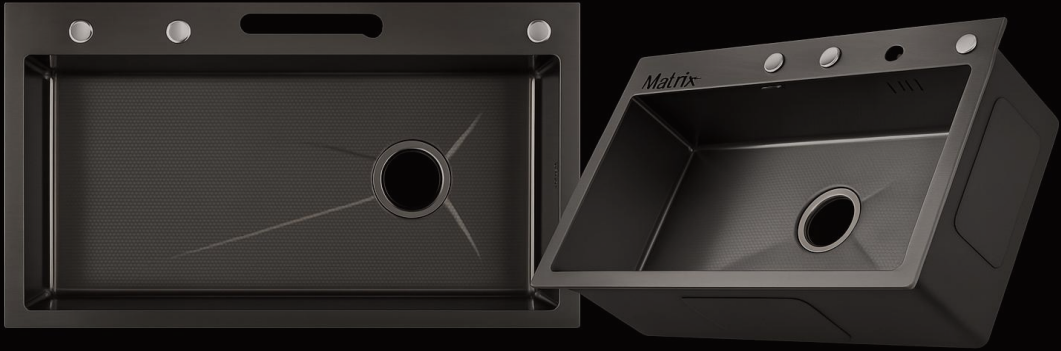

Every time you lean over to wash your hands, the gentle touch of the steel sinks in, a quiet moment amid the hustle of daily tasks.

Crafting Every Inch of Stainless Steel

Matrix carefully selects SUS304 stainless steel and handcrafts each R corner, casting light reflections that bring warmth and quality into your kitchen.