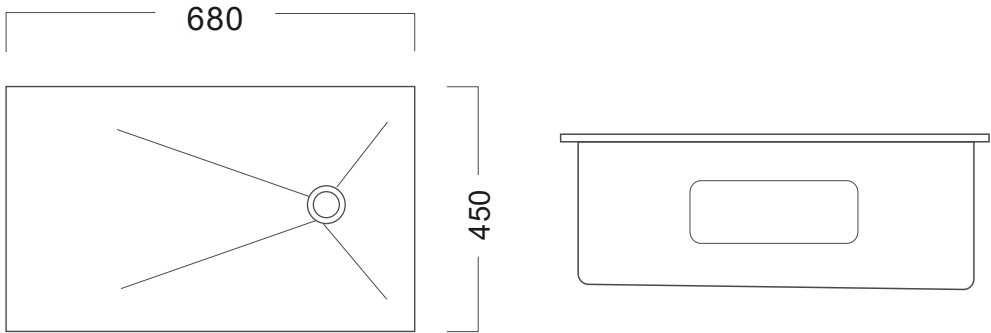

Inspiration

Handmade

Drawn from the quiet gravity of deep, undisturbed water—expansive, poised, and calm. This generously sized under-mount sink is finished in matte black nano coating, offering both visual depth and practical ease. Made to hold more, and say less.

Feature

- 16–12 gauge stainless steel construction
- Single bowl, under-mount handmade sink
- 114/110mm drain opening
- Generous dimensions accommodate full cookware sets with minimalist design appeal
- NoiseDefend undercoating and sound-dampening pads

Size

Treatment color