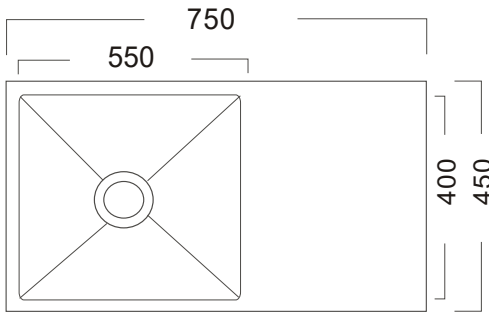

Inspiration

Handmade

Drawn from where water meets land — a place of quiet transition.
The integrated drying plate offers a soft landing for what's rinsed, capturing the flow from use to rest.

Feature

- 16–12 gauge stainless steel construction
- Single bowl with plate, top-mount handmade sink
- 114/110mm drain opening
- Built-in drainboard offers added workspace and supports versatile accessories
- NoiseDefend undercoating and sound-dampening pads

Size

Treatment color