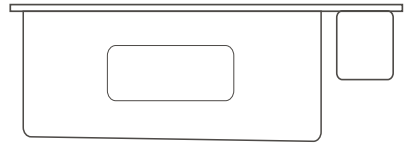

Inspiration

Handmade

Multifunctional sink system designed for quiet efficiency.

From waterfall rinse to cup washer and cutting board rest — each element slides into place with purpose.

Feature

- 16–12 gauge stainless steel construction
- Single functional bowl, top-mount handmade sink
- 114/110mm drain opening
- Multi-accessory compatible: integrated with prep essentials like cutting board, colander, and built-in waste bin for complete workflow
- NoiseDefend undercoating and thick sound-dampening pads

Size

Treatment color