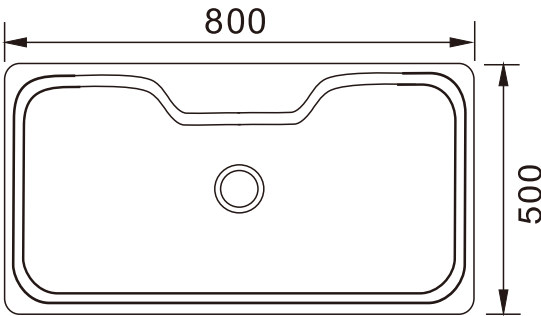

Pressed into shape with intention — smooth curves, generous depth, and quiet utility. A sink made to hold more, with form that feels familiar and function that lasts.

Feature

- 20–18 gauge stainless steel construction
- Single bowl, top-mount pressed sink
- 114/110mm drain opening
- Deep basin accommodates cookware sets and daily washing needs
- Optional NoiseDefend undercoating and sound-dampening pad

Size

Treatment color