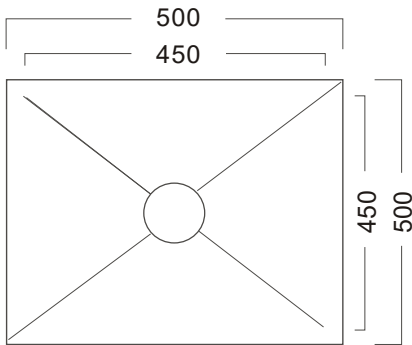

Inspiration

Handmade

A sink shaped by quiet intent — compact, balanced, and effortlessly essential. 50x50 form fits where space is scarce, offering a moment of order in the rhythm of the everyday.

Feature

- 16–12 gauge stainless steel construction
- Single bowl, under-mount handmade sink
- 114/110mm drain opening
- Compact square design blends modern aesthetics with space-saving practicality
- NoiseDefend undercoating and sound-dampening pads

Size

Treatment color