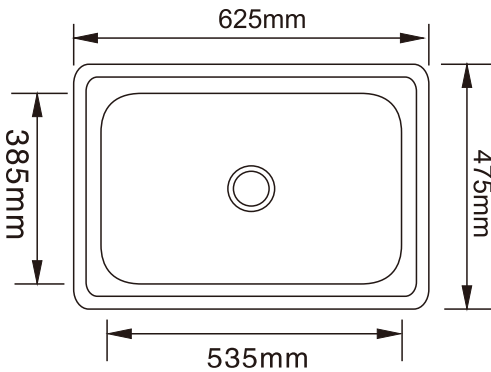

Size

Treatment color

Satin

Polishing

Electricplate

M8050/1050

Parallel

Matrix