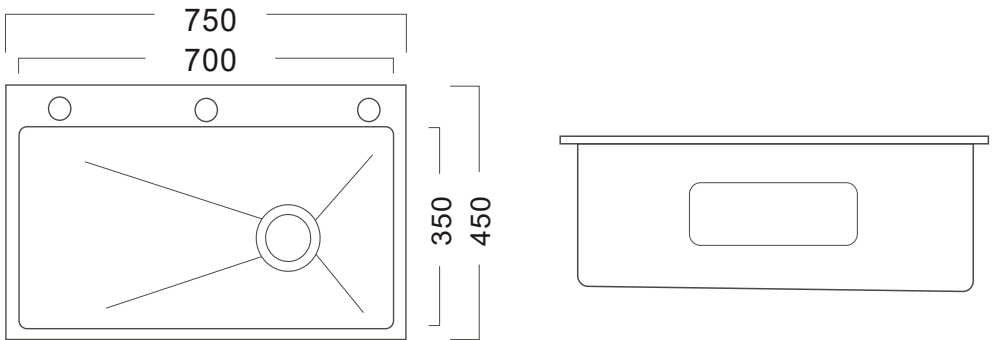

Inspiration

Handmade

Defined by clean lines and functional depth.

Single reinforcement line supports flexible tools — from waterfall rinse to cutting board rest — enabling clean transitions from prep to pause.

Feature

- 16–12 gauge stainless steel construction
- Single functional bowl, top-mount handmade sink
- 114/110mm drain opening
- Generous depth and reinforced ledge support a range of accessories— from colanders to cutting boards—for multi-purpose workflow
- NoiseDefend undercoating and thick sound-dampening pads

Size

Treatment color